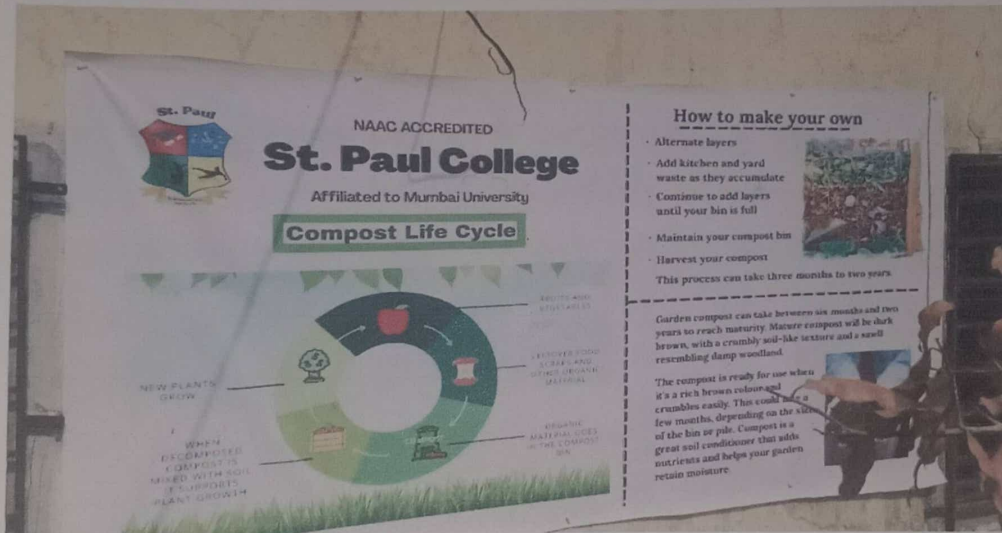

St. Paul College

Behind VTC Ground, Ashelepada,
Near GanpatiMandir, Ulhasnagar – 421004.
(Affiliated to University of Mumbai)

NAAC Accredited

Waste Generated in Premises

COMPOST LIFE CYCLE POSTER

**USE LESS PLASTIC POSTER ON THE
CAMPUS WALL**

COMPOST PIT

WASTE SEGREGATION